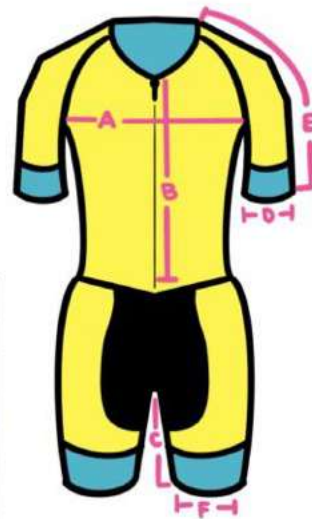

# MALE BASKETBALL SHORTS

INCHES

SALT  
+FIN

Size	C-HIPS	D SHORT LENGTH
XS	39	16
S	41	19
M	43	20
L	45	21
XL	47	22
XXL	49	23
XXXL	51	24
XXXL	53	25
XXXL	55	26

# FEMALE VOLLEYBALL SHORTS

INCHES

Size	C-HIPS	D SHORT LENGTH
XS	31	12.5
S	32	13
M	33	13.5
L	34	14
XL	35	14.5
XXL	36	15
XXXL	37	15.5

SALT  
+FIN

# TRISUIT

REMARKS	All Dimensions are measured manually with deviation ranged at 1-2 cm							
HEIGHT (CM)	158-167	163-170	168-175	173-180	168-183	181-185	183-190	185-193
WEIGHT (KG)	45-52	50-55	53-64	62-75	73-82	80-92	90-105	103-115
SIZE (CM)	XS	S	M	L	XL	2XL	3XL	4XL
A. 1/2 CHEST (CM)	38	40	42	44	46	48	50	52
B. FRONT ZIP LENGTH (CM)	30	32	34	36	38	40	42	44
C. INSEAM LENGTH	22.5	23	23.5	24	24.5	25	25.5	26
D. 1/2 CUFF CIRCUM (CM)	9.5	10	10.5	11	11.5	12	12.5	13
E. SLEEVE LENGTH (CM)	33.5	35	36.5	38	39.5	41	42.5	44
F. 1/2 LEG CIRCUM (CM)	18.5	19	19.5	20	20.5	21	21.5	22

# SEAMLESS SPLIT SHORT

SECTION NUMBER: 9009

SIZE: XS/S/M/L/XL

FABRIC: 90% POLYESTER 10% SPANDEX

COLOR: GREEN, BLACK, ORANGE, NAVY  
GREY, CYAN

SIZE	XS	S	M	L	XL
LENGTH	28	29.5	31	32.5	34
HIP	51	53	55	57	59
FRONT RISE	26	27	28	29	30
BACK RISE	36	37	38	39	40
LEG OPENING	30	31	32	33	34