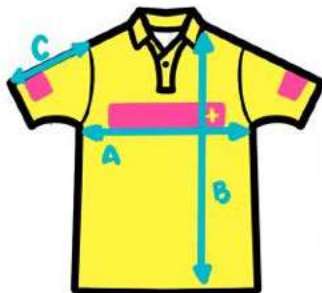

INCHES

**SALT +FIN** TSHIRT

	14	16	18	20	XS	S	M	L	XL	2XL
A CHEST WIDTH	13	14	15	16	17	18	19	20	21	22
B LENGTH	21	22	24	24	25	26	27	28	29	30
C SLEEVE	3-1/4	3-1/2	3-3/4	4	4-1/4	4-1/2	4-3/4	5	5-1/4	5-1/2

INCHES

**SALT +FIN** SINGLET

	14	16	18	20	XS	S	M	L	XL	2XL
A CHEST WIDTH	12	13	14	15	16	17	18	19	20	21
B LENGTH	19	20	21	22	23	24	25	26	27	28

INCHES

**SALT +FIN** POLO

	14	16	18	20	XS	S	M	L	XL	2XL
A CHEST WIDTH	13	14	15	16	17	18	19	20	21	22
B LENGTH	21	22	24	24	25	26	27	28	29	30
C SLEEVE	3-1/4	3-1/2	3-3/4	4	4-1/4	4-1/2	4-3/4	5	5-1/4	5-1/2