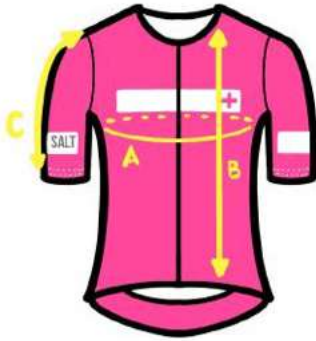

INCHES

SALT
+FIN

CYCLING JERSEY

	12	14	16	18	20	XS	S	M	L	XL	2XL	3XL	4XL
A CHEST CIRCUMFERENCE	22	24	26	28	30	32	34	36	38	40	42	44	46
B LENGTH	17	18	19	20	21	22	23	24	25	26	27	28	29
C SLEEVE	4-1/4	4-1/2	4-3/4	5	5-1/4	5-1/2	5-3/4	6	6-1/4	6-1/2	6-3/4	7	7-1/4

MALE BASKETBALL SHORTS

INCHES